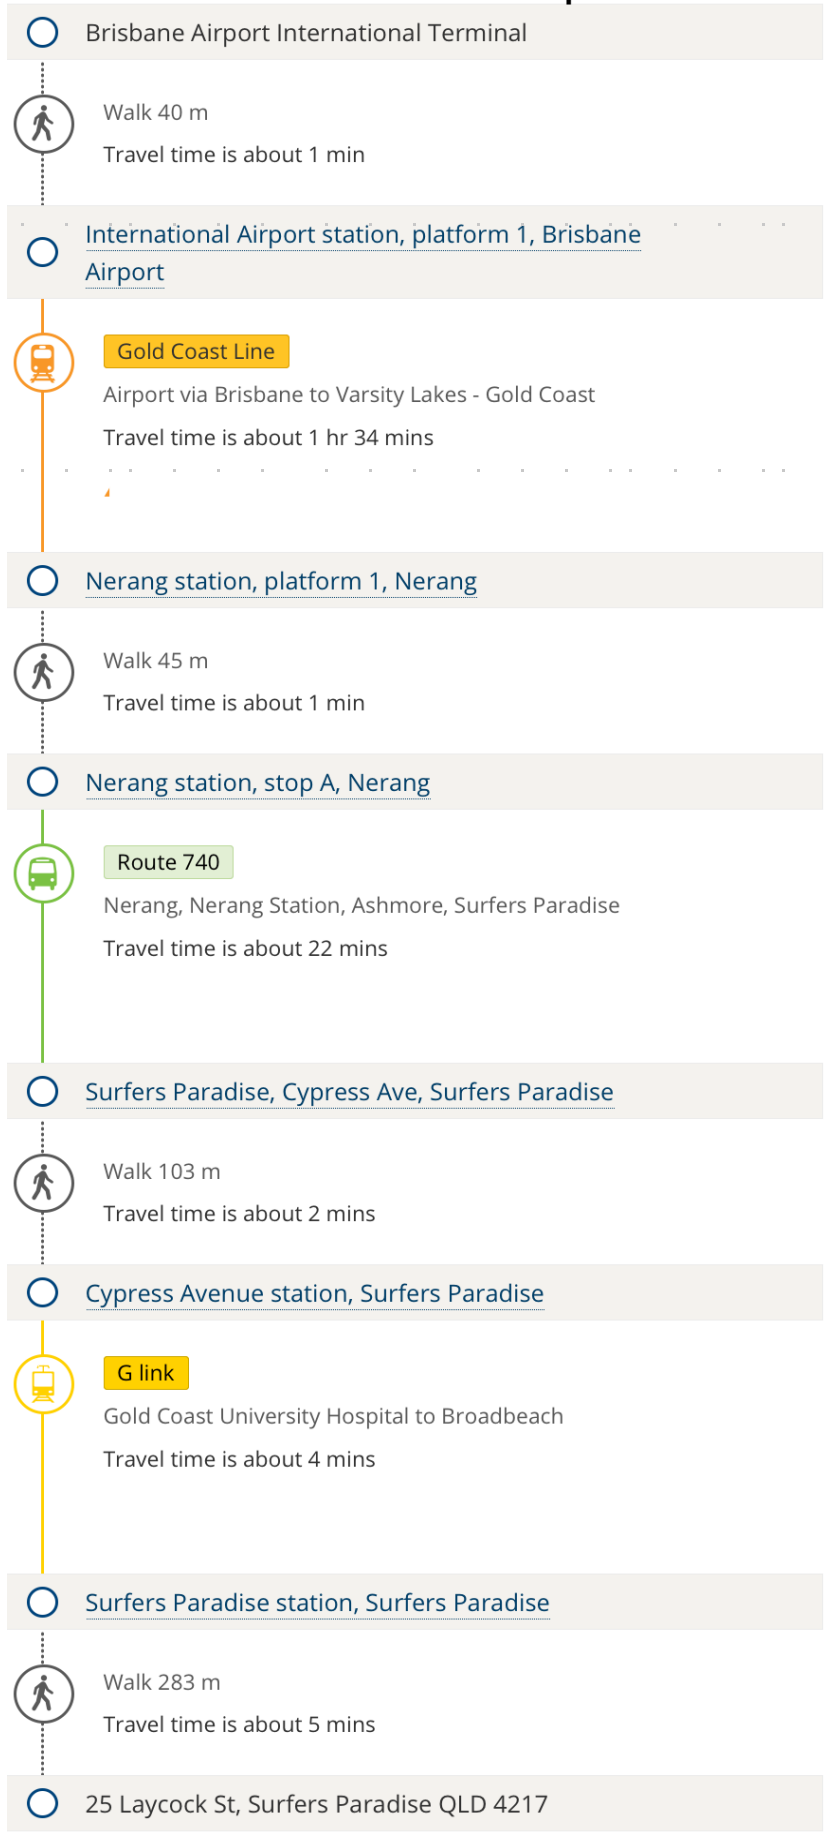

In Brisbane, Local residents are using journey planner to plan their travel: <https://translink.com.au/>
While using journey planner:

- **The Start Location** is your current location, e.g. Brisbane Airport International Terminal / Gold Coast Airport
- **The End Location** is your destination. e.g. 25 Laycock St, Surfers Paradise QLD 4217 (Mantra Legends hotel, the conference site)

For delegates who travel from **Brisbane International airport** to the conference site, please see

The following image show one of possible travel option, for a delegate travel who from GoldCoast Airport to the conference site.